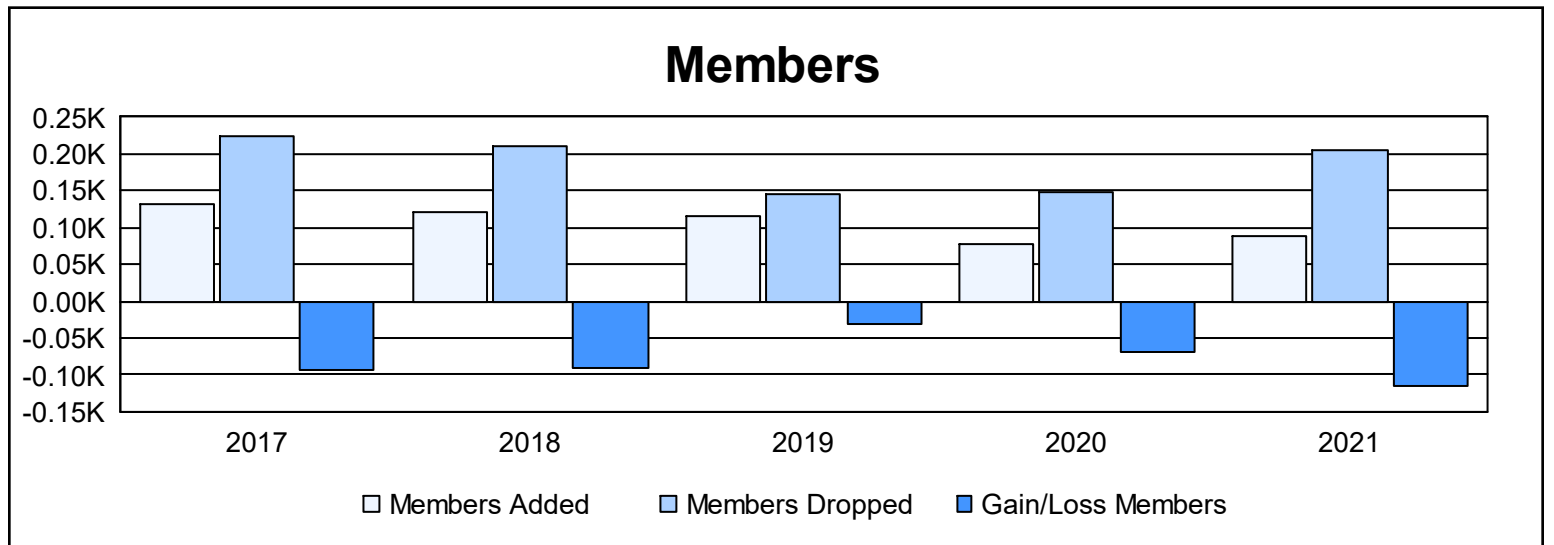

Year	New Clubs	Dropped Clubs	Gain/ Loss Clubs	New Members	Charter Members	Reinstate Members	Transfer Members	Total Member Added	Total Members Dropped	Gain/ Loss Members
2016-2017	0	3	-3	110	1	19	1	131	225	-94
2017-2018	0	4	-4	96	4	12	8	120	211	-91
2018-2019	0	0	0	113	0	1	1	115	146	-31
2019-2020	0	1	-1	69	1	2	5	77	147	-70
2020-2021	0	2	-2	83	1	3	2	89	204	-115
<b>Average</b>	<b>0</b>	<b>2</b>	<b>-2</b>	<b>94</b>	<b>1</b>	<b>7</b>	<b>3</b>	<b>106</b>	<b>187</b>	<b>-80</b>

### Membership Composition June 2021 Cumulative