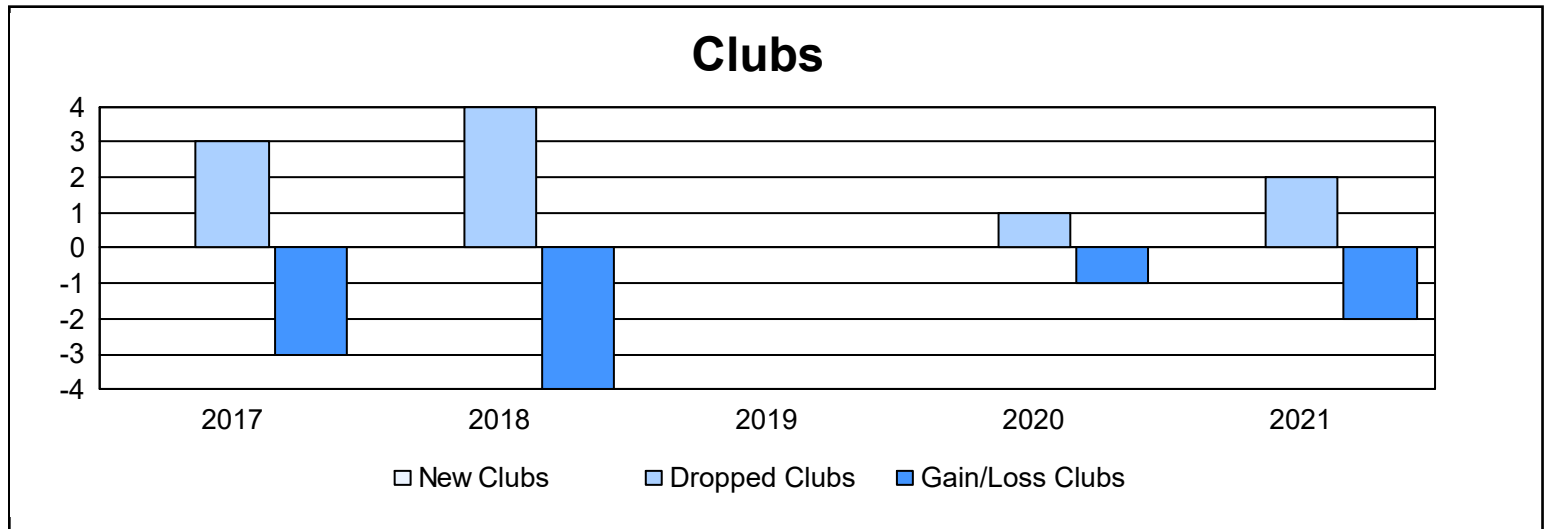

Year	New Clubs	Dropped Clubs	Gain/ Loss Clubs	New Members	Charter Members	Reinstate Members	Transfer Members	Total Member Added	Total Members Dropped	Gain/ Loss Members
2016-2017	0	3	-3	110	1	19	1	131	225	-94
2017-2018	0	4	-4	96	4	12	8	120	211	-91
2018-2019	0	0	0	113	0	1	1	115	146	-31
2019-2020	0	1	-1	69	1	2	5	77	147	-70
2020-2021	0	2	-2	83	1	3	2	89	204	-115
<b>Average</b>	<b>0</b>	<b>2</b>	<b>-2</b>	<b>94</b>	<b>1</b>	<b>7</b>	<b>3</b>	<b>106</b>	<b>187</b>	<b>-80</b>

### Membership Composition June 2021 Cumulative